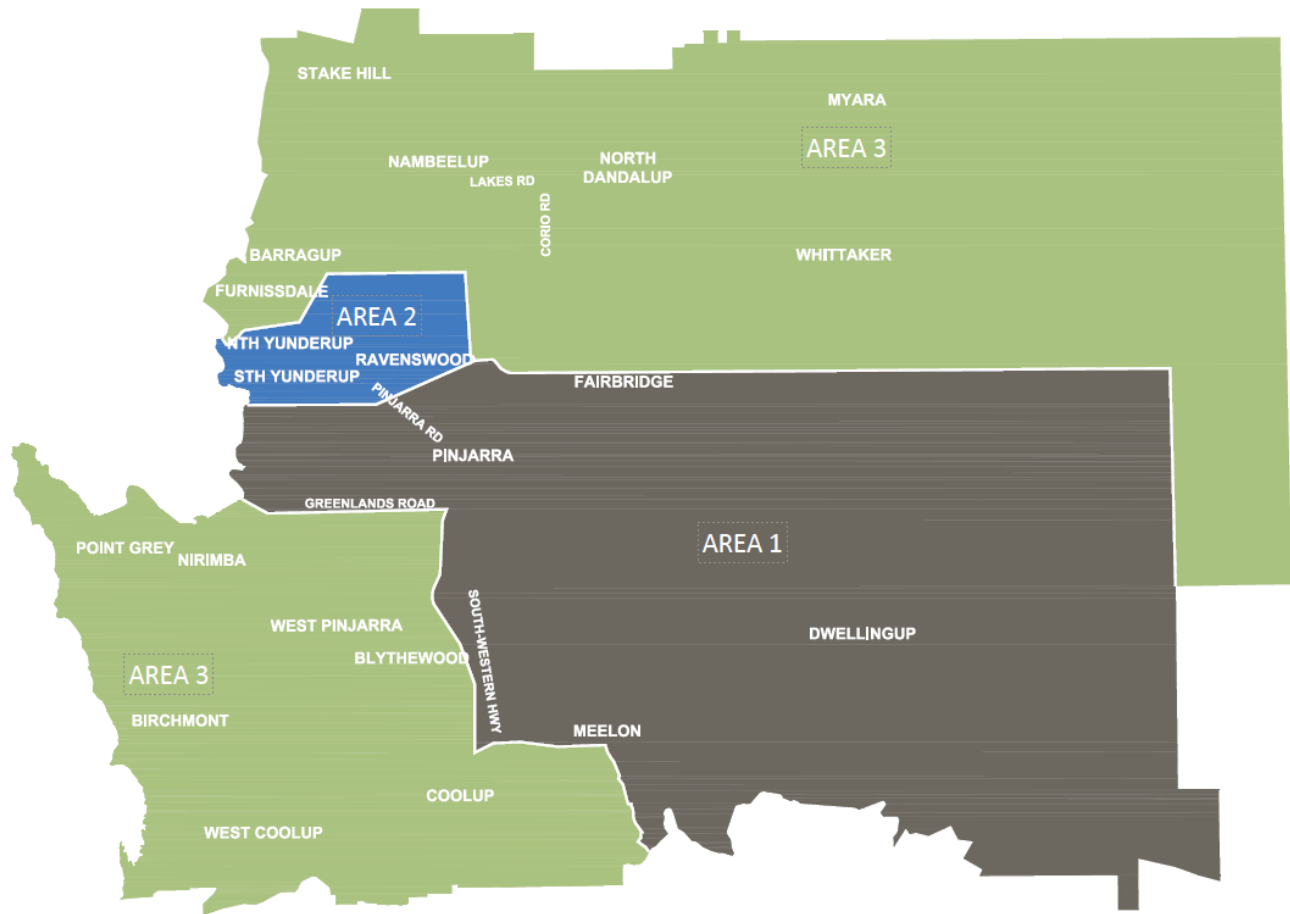

# Residential Verge Collection Map

**Note: Furnissdale and Barragup residents are now in Area 3**

Area	Suburb	Green Waste 1	Green Waste 2	Junk, Whitegoods and Metal
1	Pinjarra, North Pinjarra, West Pinjarra, Dwellingup, Meelon	7 October 2024	17 March 2025	20 January 2025
2	North Yunderup, South Yunderup, Ravenswood, Murray Bend	14 October 2024	24 March 2025	27 January 2025
3	Furnissdale, Barragup, Coolup, West Coolup, Birchmont, Yamba, North Dandalup, Nambeelup, Stake Hill	21 October 2024	31 March 2025	3 February 2025